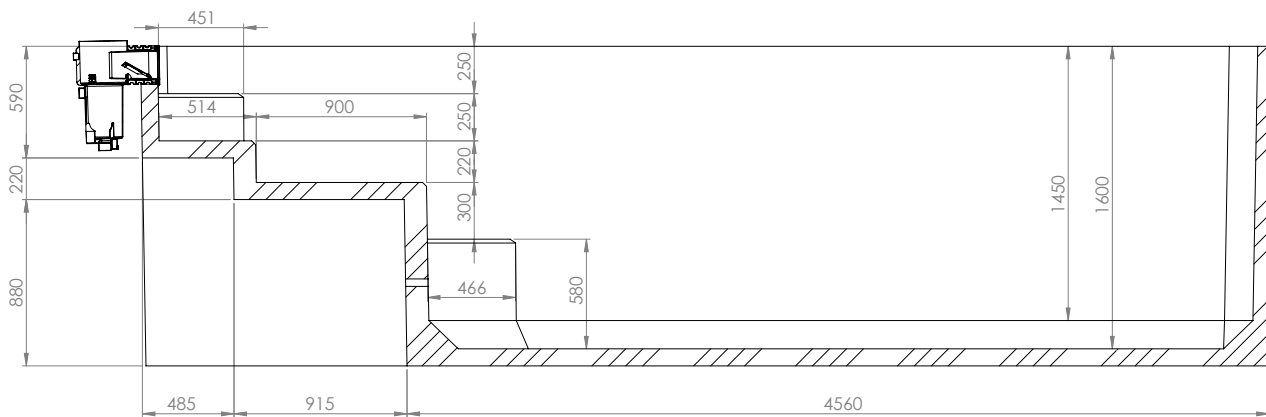

Max

Highly engineered concrete pool shell

High performance ecoFINISH interior

Spa electrics multi-coloured LED light

Poolrite innoSkim skimmer box

Pre-fitted hydrostatic valve

Six (6) pre-plumbed returns

Aerial View

Side View

PHONE
1300 PLUNGIE (758 644)

EMAIL
info@plungie.com

VISIT
plungie.com

Side Section View

Skimmer Box Detail