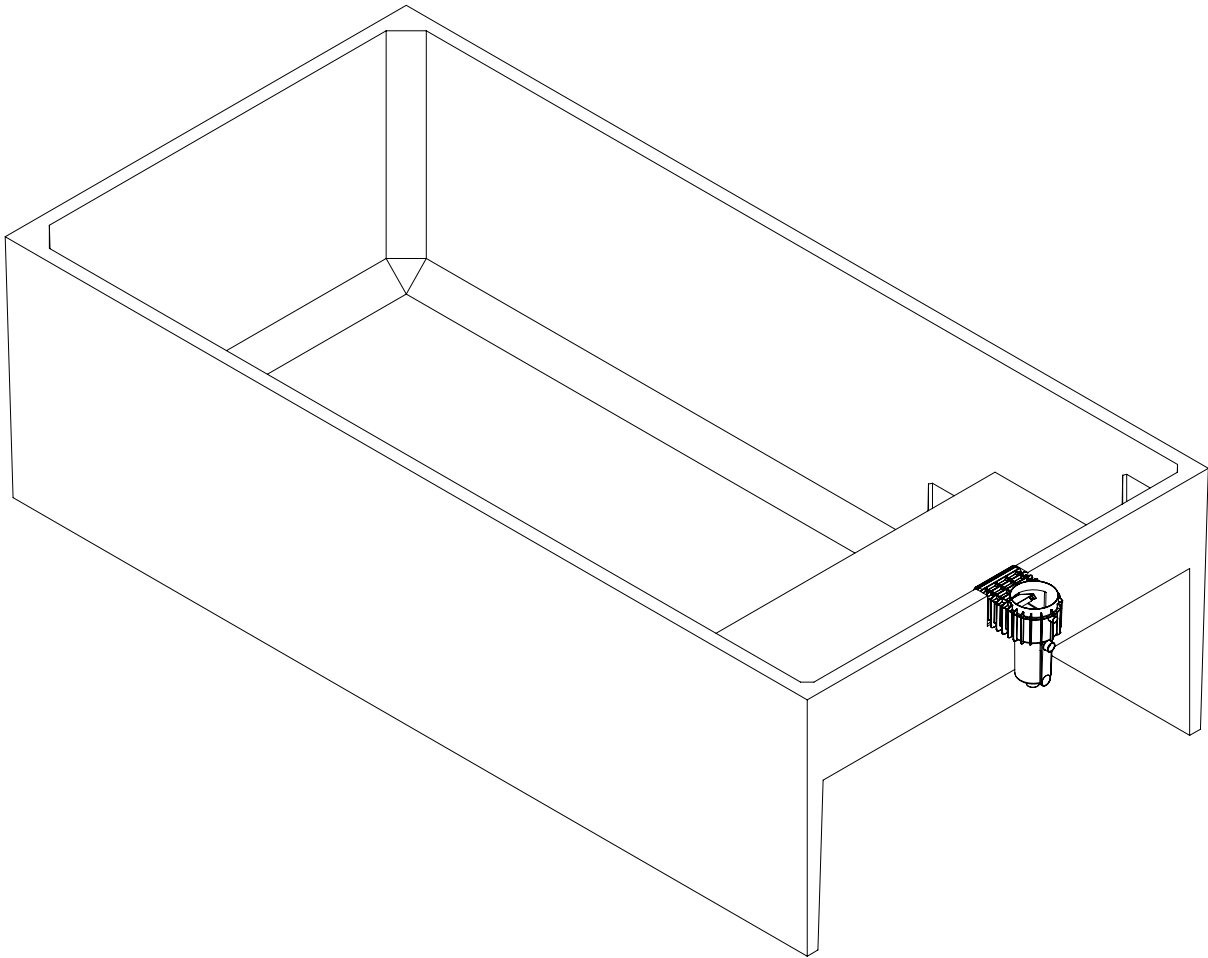

Max

Highly engineered concrete pool shell

High performance ecoFINISH interior

Spa electrics multi-coloured LED light

Poolrite innoSkim skimmer box

Pre-fitted hydrostatic valve

Six (6) pre-plumbed returns

Aerial View

Side View

PHONE
1300 PLUNGIE (758 644)

EMAIL
info@plungie.com

VISIT
plungie.com

Side Section View

Skimmer Box Detail