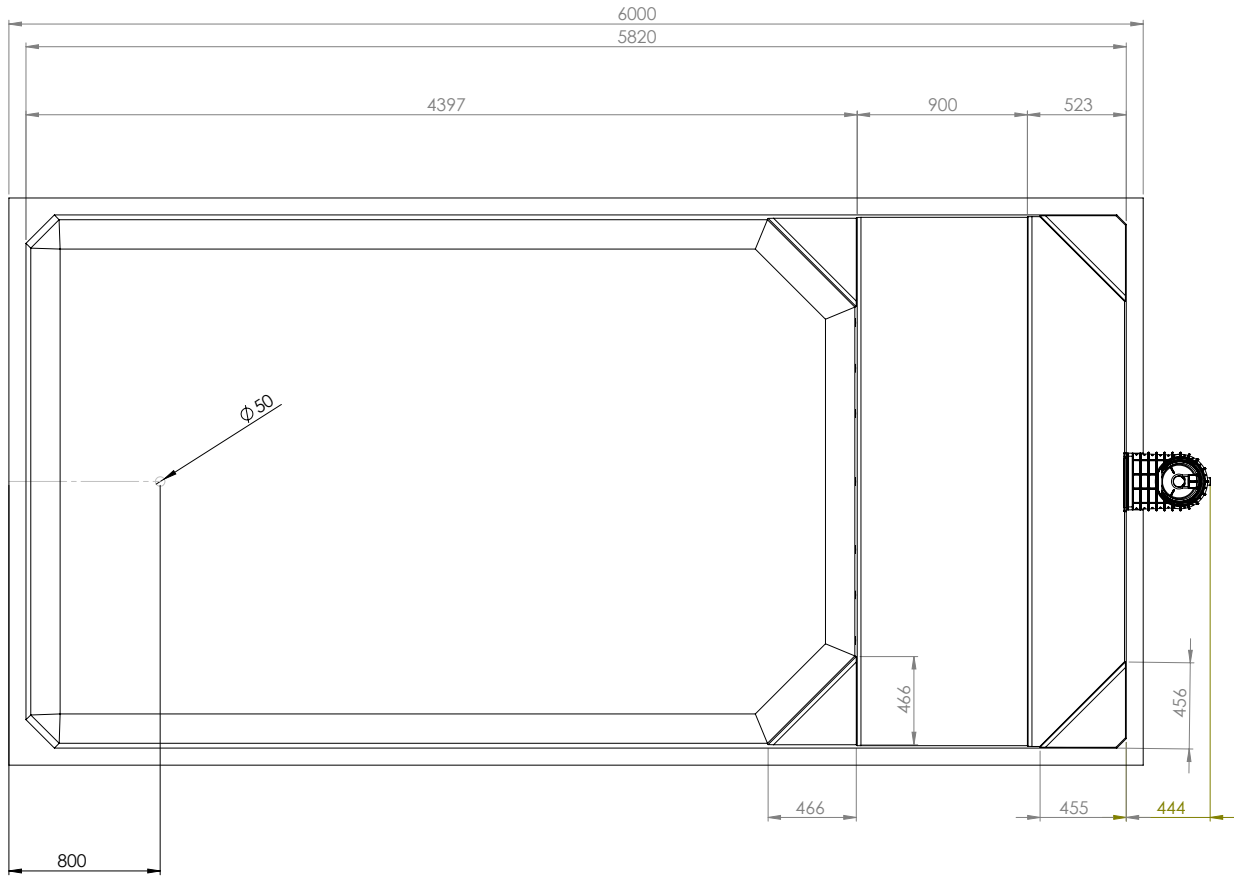

Max

Highly engineered concrete pool shell

High performance ecoFINISH interior

Spa electrics multi-coloured LED light

Poolrite innoSkim skimmer box

Pre-fitted hydrostatic valve

Six (6) pre-plumbed returns

Aerial View

Side View

PHONE
1300 PLUNGIE (758 644)

EMAIL
info@plungie.com

VISIT
plungie.com

Side Section View

Skimmer Box Detail