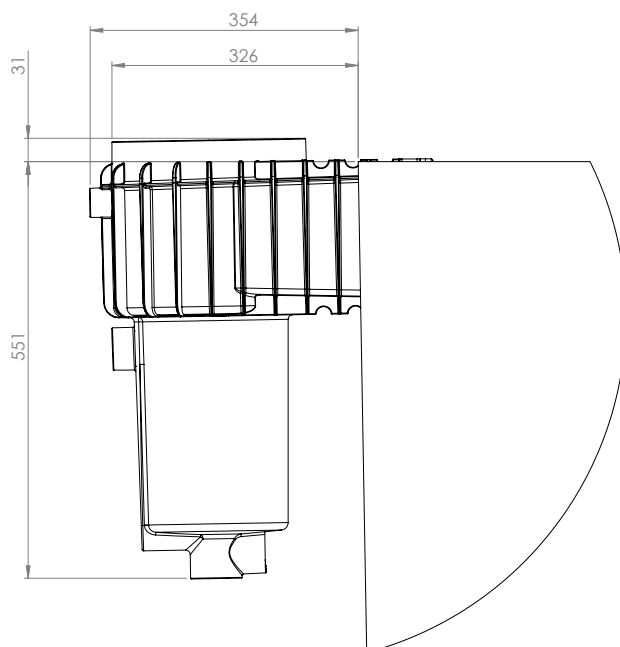

Max

Highly engineered concrete pool shell

High performance ecoFINISH interior

Spa electrics multi-coloured LED light

Poolrite innoSkim skimmer box

Pre-fitted hydrostatic valve

Six (6) pre-plumbed returns

Aerial View

Side View

PHONE
1300 PLUNGIE (758 644)

EMAIL
info@plungie.com

VISIT
plungie.com

Side Section View

Skimmer Box Detail