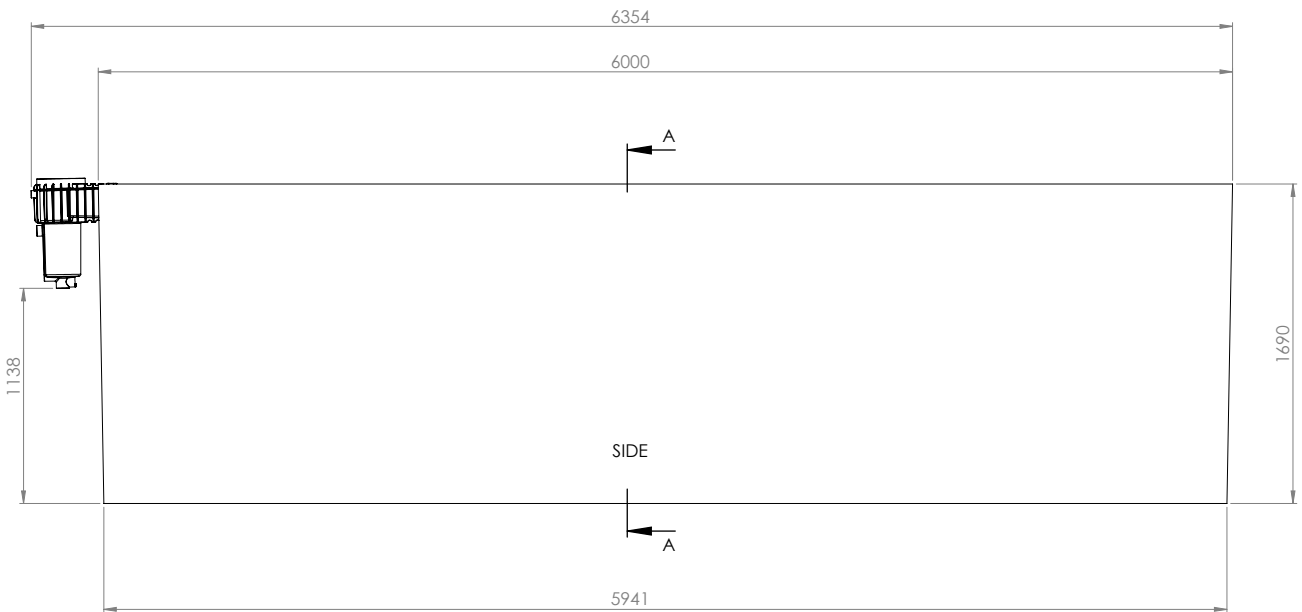

Max

Highly engineered concrete pool shell

High performance ecoFINISH interior

Spa electrics multi-coloured LED light

Poolrite innoSkim skimmer box

Pre-fitted hydrostatic valve

Six (6) pre-plumbed returns

Aerial View

Side View

PHONE
1300 PLUNGIE (758 644)

EMAIL
info@plungie.com

VISIT
plungie.com

Side Section View

Skimmer Box Detail