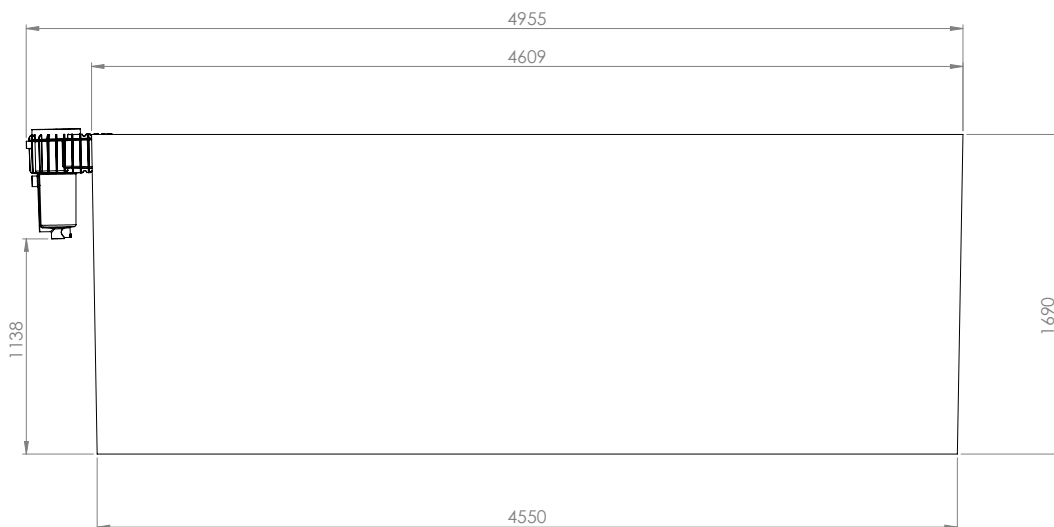

Original

Highly engineered concrete pool shell

High performance ecoFINISH interior

Spa electrics multi-coloured LED light

Poolrite innoSkim skimmer box

Pre-fitted hydrostatic valve

Six (6) pre-plumbed returns

Aerial View

Side View